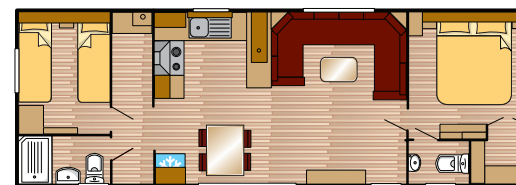

Options Disponibles

- Châssis pré-galvanisé
- Fenêtres avec des croisillons

900/2 Super

1000/2 Super

1100/2 Super

1100/3 Super

Buitenmaten - Außenmaße - Dimensions extérieures

	L1	L2	L3	L4	W1	W2	H1
Bellevue							
1100/2 Super	11.98m	11.21m	10.96m	10.96m	3.94m	3.69m	3.50m
1150/2 Super	12.64m	11.87m	11.62m	11.62m	3.94m	3.69m	3.50m
1200/2 Super Plus	13.25m	12.45m	12.20m	12.20m	4.24m	3.99m	3.50m
1250/3 Super Plus	13.55m	12.75m	12.50m	12.50m	4.24m	3.99m	3.50m
Mulberry Neo							
1000/2 Super	10.96m	10.20m	10.06m	10.06m	3.97m	3.72m	3.40m
1100/2 Super	11.90m	11.14m	11.00m	11.00m	3.97m	3.72m	3.40m
1100/3 Super	11.90m	11.14m	11.00m	11.00m	3.97m	3.72m	3.40m
1150/2 Super	12.51m	11.75m	11.61m	11.61m	3.97m	3.72m	3.40m
1150/3 Super	12.51m	11.75m	11.61m	11.61m	3.97m	3.72m	3.40m
Mulberry							
1000/2 Super	10.96m	10.20m	10.06m	10.06m	3.97m	3.72m	3.40m
1100/2 Super	11.90m	11.14m	11.00m	11.00m	3.97m	3.72m	3.40m
1100/3 Super	11.90m	11.14m	11.00m	11.00m	3.97m	3.72m	3.40m
1150/2 Super	12.51m	11.75m	11.61m	11.61m	3.97m	3.72m	3.40m
1150/3 Super	12.51m	11.75m	11.61m	11.61m	3.97m	3.72m	3.40m
Scala							
1100/2 Super Plus	11.68m	11.03m	10.78m	10.78m	4.25m	4.00m	3.50m
1100/3 Super Plus	11.68m	11.03m	10.78m	10.78m	4.25m	4.00m	3.50m
1150/2 Super Plus	12.49m	11.84m	11.59m	11.59m	4.25m	4.00m	3.50m
1150/3 Super Plus	12.49m	11.84m	11.59m	11.59m	4.25m	4.00m	3.50m
Willow							
1000/2 Super	10.96m	10.20m	10.01m	10.01m	3.97m	3.72m	3.40m
1100/2 Super	11.90m	11.14m	11.01m	11.01m	3.97m	3.72m	3.40m
1100/3 Super	11.90m	11.14m	11.01m	11.01m	3.97m	3.72m	3.40m
1150/2 Super	12.51m	11.75m	11.62m	11.62m	3.97m	3.72m	3.40m
1150/3 Super	12.51m	11.75m	11.62m	11.62m	3.97m	3.72m	3.40m
Juniper							
900/2 Super	9.71m	8.81m	8.81m	8.81m	3.97m	3.72m	3.40m
1000/2 Super	10.69m	9.79m	9.79m	9.79m	3.97m	3.72m	3.40m
1100/2 Super	11.60m	10.70m	10.70m	10.70m	3.97m	3.72m	3.40m
1100/3 Super	11.60m	10.70m	10.70m	10.70m	3.97m	3.72m	3.40m