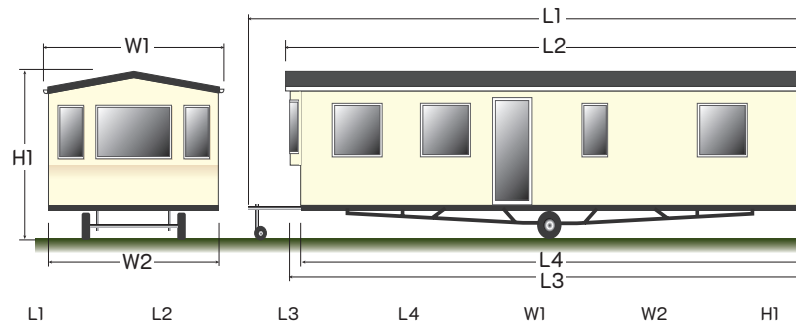

Options Disponibles

- Châssis pré-galvanisé
- Fenêtres avec des croisillons

900/2 Super

1000/2 Super

1100/2 Super

1100/3 Super

Buitenmaten - Außenmaße - Dimensions extérieures

	L1	L2	L3	L4	W1	W2	H1
Bellevue							
1100/2 Super	11.98m	11.21m	10.96m	10.96m	3.94m	3.69m	3.50m
1150/2 Super	12.64m	11.87m	11.62m	11.62m	3.94m	3.69m	3.50m
1200/2 Super Plus	13.25m	12.45m	12.20m	12.20m	4.24m	3.99m	3.50m
1250/3 Super Plus	13.55m	12.75m	12.50m	12.50m	4.24m	3.99m	3.50m
Mulberry Neo							
1000/2 Super	10.96m	10.20m	10.06m	10.06m	3.97m	3.72m	3.40m
1100/2 Super	11.90m	11.14m	11.00m	11.00m	3.97m	3.72m	3.40m
1100/3 Super	11.90m	11.14m	11.00m	11.00m	3.97m	3.72m	3.40m
1150/2 Super	12.51m	11.75m	11.61m	11.61m	3.97m	3.72m	3.40m
1150/3 Super	12.51m	11.75m	11.61m	11.61m	3.97m	3.72m	3.40m
Mulberry							
1000/2 Super	10.96m	10.20m	10.06m	10.06m	3.97m	3.72m	3.40m
1100/2 Super	11.90m	11.14m	11.00m	11.00m	3.97m	3.72m	3.40m
1100/3 Super	11.90m	11.14m	11.00m	11.00m	3.97m	3.72m	3.40m
1150/2 Super	12.51m	11.75m	11.61m	11.61m	3.97m	3.72m	3.40m
1150/3 Super	12.51m	11.75m	11.61m	11.61m	3.97m	3.72m	3.40m
Scala							
1100/2 Super Plus	11.68m	11.03m	10.78m	10.78m	4.25m	4.00m	3.50m
1100/3 Super Plus	11.68m	11.03m	10.78m	10.78m	4.25m	4.00m	3.50m
1150/2 Super Plus	12.49m	11.84m	11.59m	11.59m	4.25m	4.00m	3.50m
1150/3 Super Plus	12.49m	11.84m	11.59m	11.59m	4.25m	4.00m	3.50m
Willow							
1000/2 Super	10.96m	10.20m	10.01m	10.01m	3.97m	3.72m	3.40m
1100/2 Super	11.90m	11.14m	11.01m	11.01m	3.97m	3.72m	3.40m
1100/3 Super	11.90m	11.14m	11.01m	11.01m	3.97m	3.72m	3.40m
1150/2 Super	12.51m	11.75m	11.62m	11.62m	3.97m	3.72m	3.40m
1150/3 Super	12.51m	11.75m	11.62m	11.62m	3.97m	3.72m	3.40m
Juniper							
900/2 Super	9.71m	8.81m	8.81m	8.81m	3.97m	3.72m	3.40m
1000/2 Super	10.69m	9.79m	9.79m	9.79m	3.97m	3.72m	3.40m
1100/2 Super	11.60m	10.70m	10.70m	10.70m	3.97m	3.72m	3.40m
1100/3 Super	11.60m	10.70m	10.70m	10.70m	3.97m	3.72m	3.40m