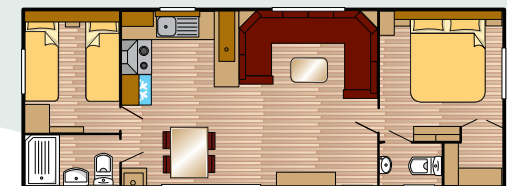

Options Disponibles

- Châssis pré-galvanisé
- Fenêtres avec des croisillons

900/2 Super

1000/2 Super

1100/2 Super

1100/3 Super

Buitenmaten - Außenmaße - Dimensions extérieures

	L1	L2	L3	L4	W1	W2	H1
Bellevue							
1100/2 Super	11.98m	11.21m	10.96m	10.96m	3.94m	3.69m	3.50m
1150/2 Super	12.64m	11.87m	11.62m	11.62m	3.94m	3.69m	3.50m
1200/2 Super Plus	13.25m	12.45m	12.20m	12.20m	4.24m	3.99m	3.50m
1250/3 Super Plus	13.55m	12.75m	12.50m	12.50m	4.24m	3.99m	3.50m
Mulberry Neo							
1000/2 Super	10.96m	10.20m	10.06m	10.06m	3.97m	3.72m	3.40m
1100/2 Super	11.90m	11.14m	11.00m	11.00m	3.97m	3.72m	3.40m
1100/3 Super	11.90m	11.14m	11.00m	11.00m	3.97m	3.72m	3.40m
1150/2 Super	12.51m	11.75m	11.61m	11.61m	3.97m	3.72m	3.40m
1150/3 Super	12.51m	11.75m	11.61m	11.61m	3.97m	3.72m	3.40m
Mulberry							
1000/2 Super	10.96m	10.20m	10.06m	10.06m	3.97m	3.72m	3.40m
1100/2 Super	11.90m	11.14m	11.00m	11.00m	3.97m	3.72m	3.40m
1100/3 Super	11.90m	11.14m	11.00m	11.00m	3.97m	3.72m	3.40m
1150/2 Super	12.51m	11.75m	11.61m	11.61m	3.97m	3.72m	3.40m
1150/3 Super	12.51m	11.75m	11.61m	11.61m	3.97m	3.72m	3.40m
Scala							
1100/2 Super Plus	11.68m	11.03m	10.78m	10.78m	4.25m	4.00m	3.50m
1100/3 Super Plus	11.68m	11.03m	10.78m	10.78m	4.25m	4.00m	3.50m
1150/2 Super Plus	12.49m	11.84m	11.59m	11.59m	4.25m	4.00m	3.50m
1150/3 Super Plus	12.49m	11.84m	11.59m	11.59m	4.25m	4.00m	3.50m
Willow							
1000/2 Super	10.96m	10.20m	10.01m	10.01m	3.97m	3.72m	3.40m
1100/2 Super	11.90m	11.14m	11.01m	11.01m	3.97m	3.72m	3.40m
1100/3 Super	11.90m	11.14m	11.01m	11.01m	3.97m	3.72m	3.40m
1150/2 Super	12.51m	11.75m	11.62m	11.62m	3.97m	3.72m	3.40m
1150/3 Super	12.51m	11.75m	11.62m	11.62m	3.97m	3.72m	3.40m
Juniper							
900/2 Super	9.71m	8.81m	8.81m	8.81m	3.97m	3.72m	3.40m
1000/2 Super	10.69m	9.79m	9.79m	9.79m	3.97m	3.72m	3.40m
1100/2 Super	11.60m	10.70m	10.70m	10.70m	3.97m	3.72m	3.40m
1100/3 Super	11.60m	10.70m	10.70m	10.70m	3.97m	3.72m	3.40m